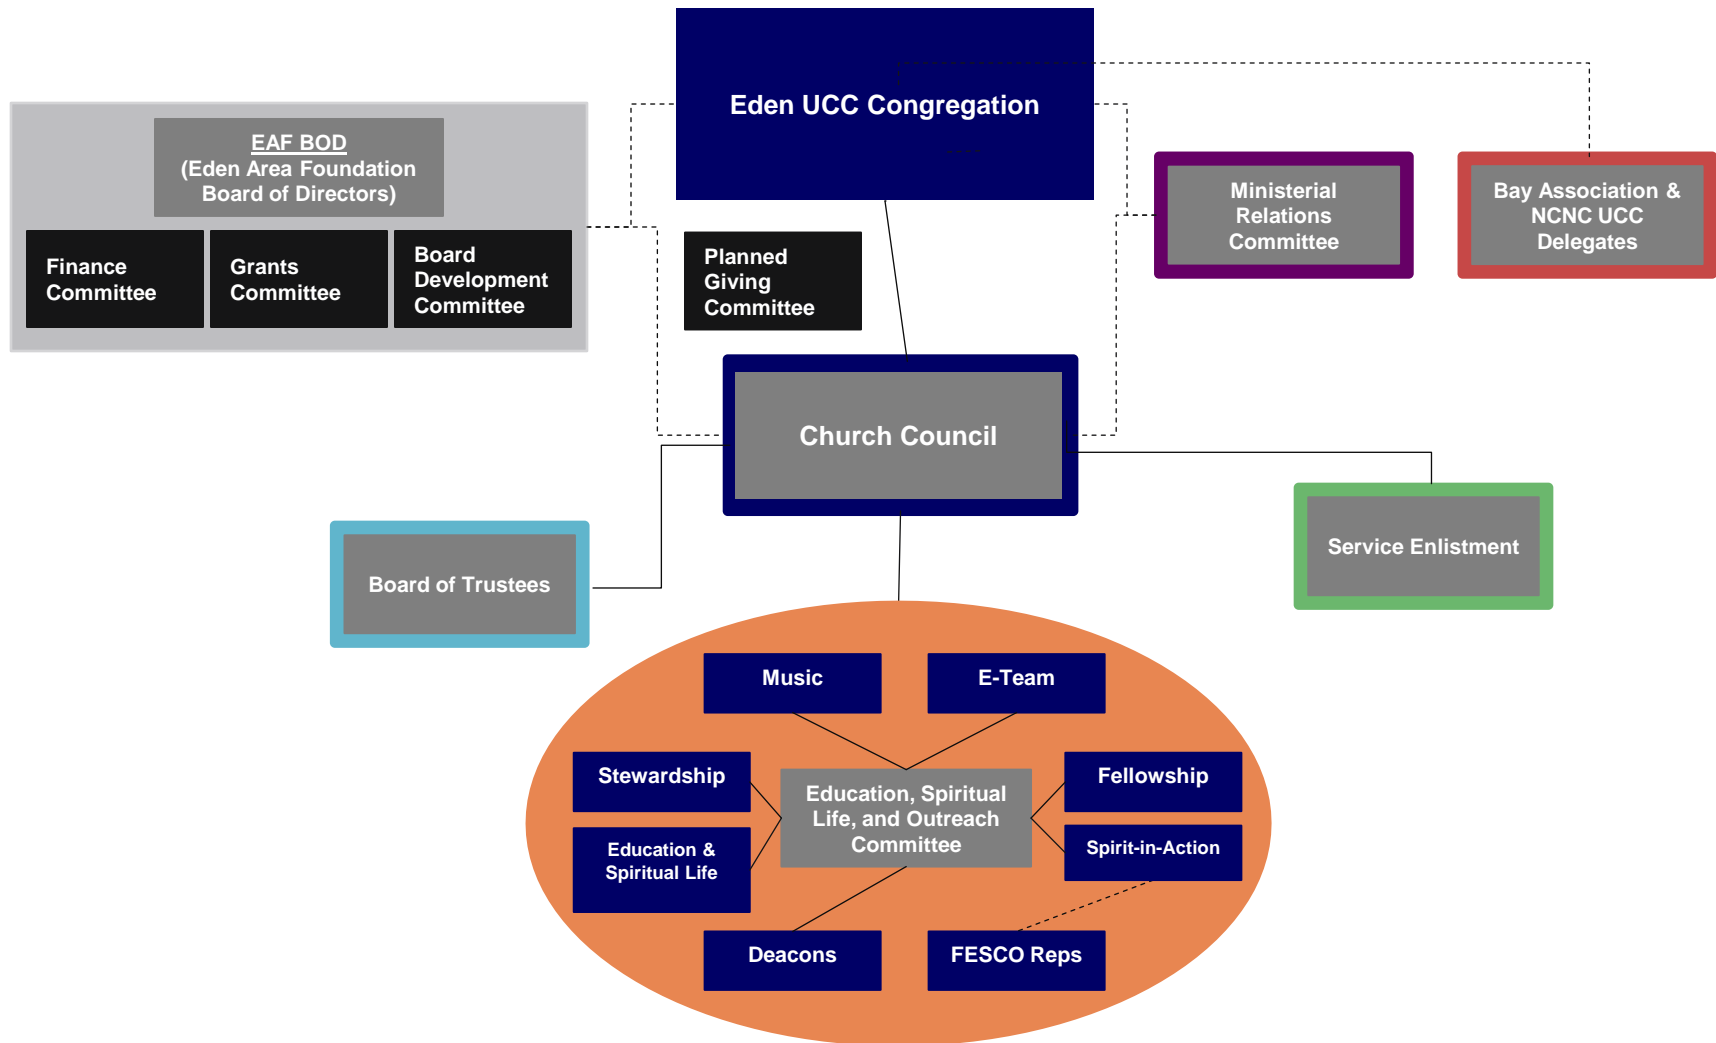

Eden United Church of Christ 2011 – 2012 Leadership Organization

Eden United Church of Christ 2011 – 2012 Leadership Organization

EUCC 2011 – 2012 Leadership Organization

Education, Spiritual Life, and Outreach Committee

EUCC 2011 – 2012 Leadership Organization

EAF BOD (Eden Area Foundation Board of Directors)