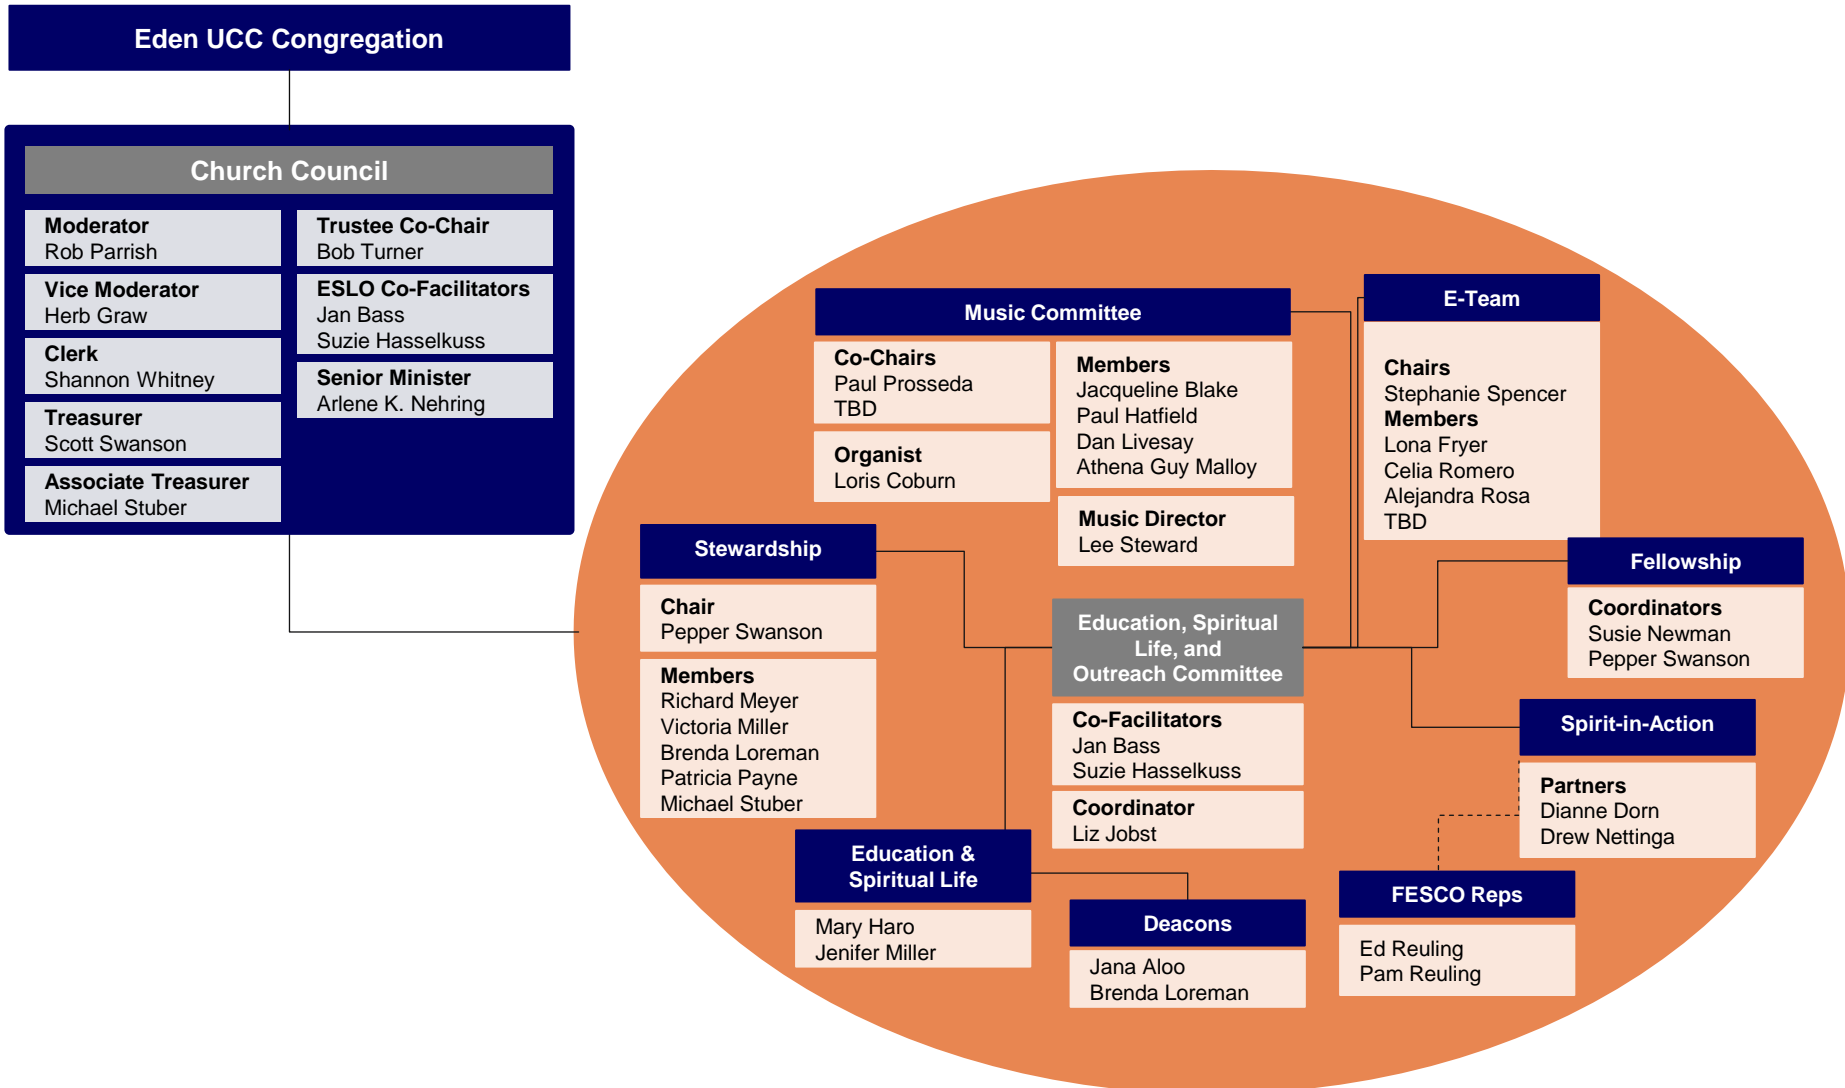

Eden United Church of Christ 2011 – 2012 Leadership Organization

Eden United Church of Christ 2011 – 2012 Leadership Organization

EUCC 2011 – 2012 Leadership Organization

Education, Spiritual Life, and Outreach Committee

EUCC 2011 – 2012 Leadership Organization

EAF BOD (Eden Area Foundation Board of Directors)