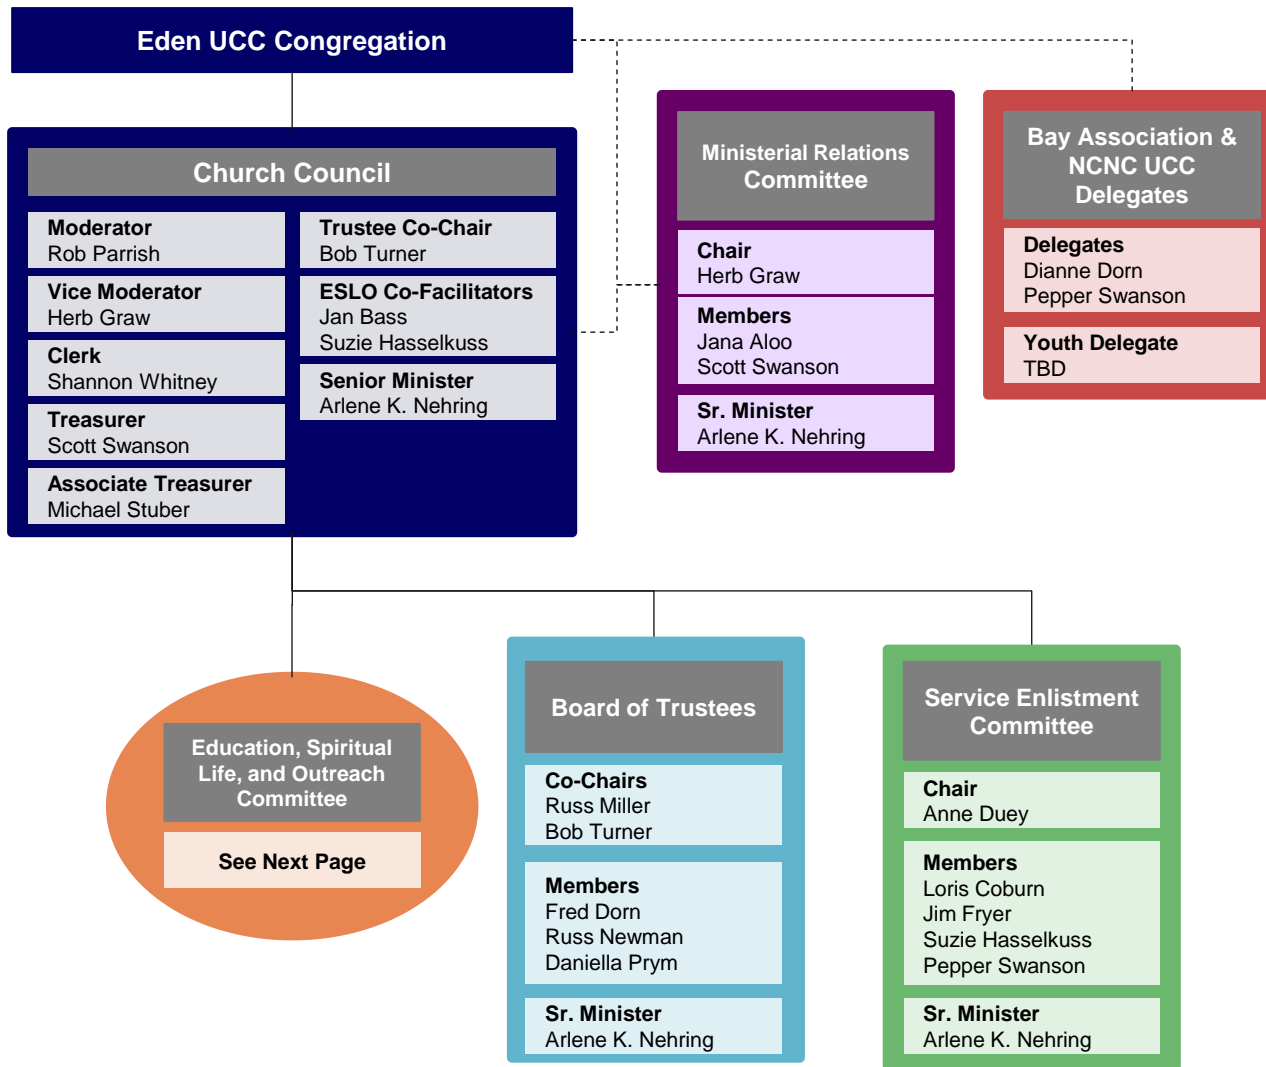

Eden United Church of Christ 2011 – 2012 Leadership Organization

Eden United Church of Christ 2011 – 2012 Leadership Organization

EUCC 2011 – 2012 Leadership Organization

Education, Spiritual Life, and Outreach Committee

EUCC 2011 – 2012 Leadership Organization

EAF BOD (Eden Area Foundation Board of Directors)